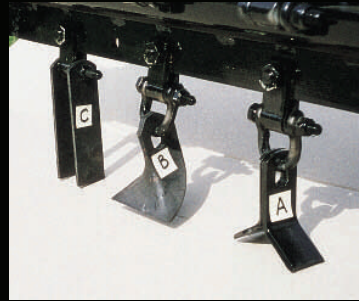

LOGIC Grass Care

Logic Aerator

Logic Flail Blades For Rough & Finer Grass Finish

Logic Roller 1.5 Metre

Logic Seed Spider

Logic Trailed 6' Harrow

Logic Trailed Rotary 48" Cut Mower

Logic Wheels Behind Flail Mower

Logic Wheels To Side Of Flail Mower With Flotation Tyres